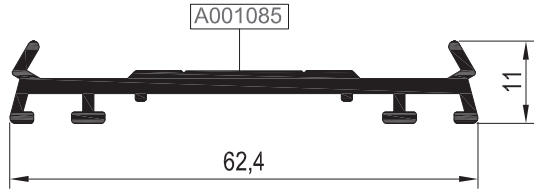

BASKI KAPAK VE CAM DESTEK PROFİLLERİ
CAP AND GLASS SUPPORT PROFILES

SKY65

KOD / CODE	AĞIRLIK (kg/m) / WEIGHT	L m	KOD / CODE	AĞIRLIK (kg/m) / WEIGHT	L m
R50 P 05	0,566	6	R50 A 04	0,245	6
R50 P 04	0,455	6	R50 E 04	0,146	6
R50 P 21	0,872	6	R50 S 03	0,362	6
R50 P 22	0,580	6			

R50 P 05